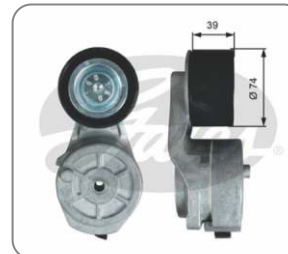

T38699 BEARING TENSIONER ABDS
SCANIA SCANIA 9.3L DIESEL

GATES PART NO.: I96518A1000-A
OE PART NO.: 2197391/2192038/
1779757/ 1870553