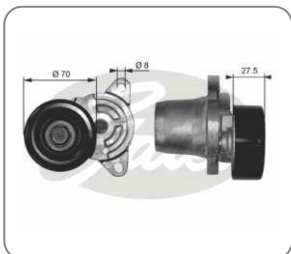

WATER PUMP
GM - CHEVROLET TAVERA

GATES PART NO.: I96318A1000
OE PART NO.:

WATER PUMP
HONDA CITY 1.5L 4 CYL PETROL - 2ND
GEN (2002-08) & 3RD GEN (2008-14)

GATES PART NO.: I96382AD210
OE PART NO.:

BEARING TENSIONER MANUAL
HYUNDAI EON - 0.8 L - PETROL
/ I10 1.0 L - PETROL

GATES PART NO.: I96087B5186-A
OE PART NO.:

BEARING TENSIONER ABDS
HYUNDAI ACCENT CRDI

GATES PART NO.: I96T38454A1000
OE PART NO.:

BEARING IDLER ABDS
HYUNDAI I10 1.1L CRDI

GATES PART NO.: I96475A4033
OE PART NO.: 252872A010

BEARING TENSIONER SBDS (T41241)
HYUNDAI SANTRO 1.1L 4 CYL - PETROL

GATES PART NO.: I96191A2000
OE PART NO.: 2441002510 /
2441002550 / 2441002750

T36473 BEARING IDLER ABDS
HYUNDAI GRAND I10, ELITE I20,
ELANTRA 1.1L, 1.4L, 1.6L DIESEL