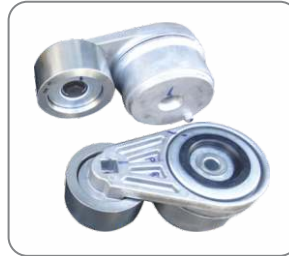

BEARING TENSIONER
TATA CUMMINS

GATES PART NO.: I96018A1000-X
OE PART NO.: 278615999902