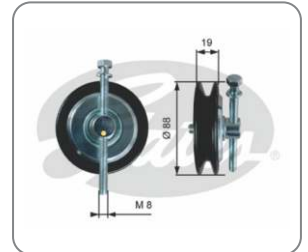

BEARING MANUAL TENSIONER
ABDS (T39361)
MITSUBISHI PAGERO SPORTS KH4W -
OLD; KG4W - NEW; 2.5L DI D 4 CYL D

GATES PART NO.: I96467A3000-A
OE PART NO.: MR958030