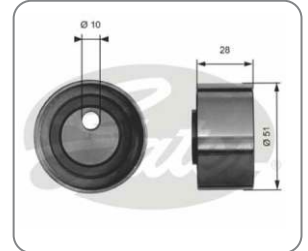

BEARING TENSIONER SBDS
MARUTI SUZUKI ALTO

GATES PART NO.: I96ALTOTASSY-1
OE PART NO.: 12810M76G20