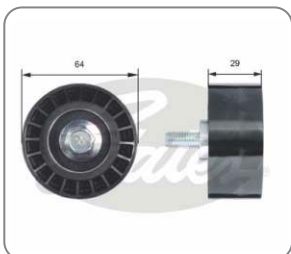

BEARING IDLER SBDS
GM - CHEVROLET OPTRA

GATES PART NO.: I96271A6033-B
OE PART NO.: