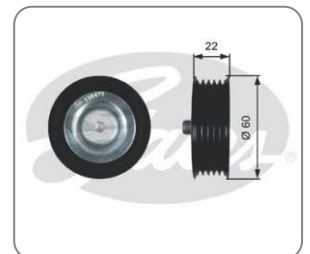

WATER PUMP
GM - CHEVROLET TAVERA

GATES PART NO.: I96318A1000
OE PART NO.:

WATER PUMP
HONDA CITY 1.5L 4 CYL PETROL - 2ND
GEN (2002-08) & 3RD GEN (2008-14)

GATES PART NO.: I96382AD210
OE PART NO.:

BEARING TENSIONER MANUAL
HYUNDAI EON - 0.8 L - PETROL
/ I10 1.0 L - PETROL

GATES PART NO.: I96087B5186-A
OE PART NO.:

BEARING TENSIONER ABDS
HYUNDAI ACCENT CRDI

GATES PART NO.: I96T38454A1000
OE PART NO.:

BEARING IDLER ABDS
HYUNDAI I10 1.1L CRDI

GATES PART NO.: I96475A4033
OE PART NO.: 252872A010

BEARING TENSIONER SBDS (T41241)
HYUNDAI SANTRO 1.1L 4 CYL - PETROL

GATES PART NO.: I96191A2000
OE PART NO.: 2441002510 /
2441002550 / 2441002750

T36473 BEARING IDLER ABDS
HYUNDAI GRAND I10, ELITE I20,
ELANTRA 1.1L, 1.4L, 1.6L DIESEL