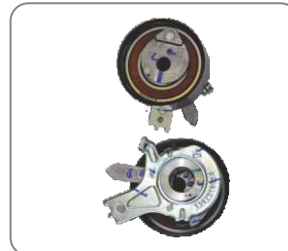

GATES PART NO.: I96467A5103-A
OE PART NO.: 1145A031V

BEARING AUTO TENSIONER ABDS
(T39053)
MITSUBISHI OUTLANDER CW4A 2.0L
4 CYLINDER PETROL

GATES PART NO.: I96468A1000-A
OE PART NO.: 1345A079

BEARING IDLER ASSLY SBDS (T42226)
MITSUBISHI PAGERO SPORTS KH4W
- OLD; KG4W - NEW; 2.5L DI D 4 CYL D

GATES PART NO.: I96467A6033-A
OE PART NO.: MN176844

BEARING IDLER ASSLY ABDS (T36323)
MITSUBISHI OUTLANDER CW4A 2.0L
4 CYLINDER PETROL

GATES PART NO.: I96468A4033-A
OE PART NO.: 1341A029

WATER PUMP
NISSAN MICRA 1.2L 4 CYL PETROL

GATES PART NO.: I96337AD210

BEARING TENSIONER SBDS
RENAULT K9K

GATES PART NO.: I96162A2000-X
OE PART NO.: 117509654R

BEARING TENSIONER ABDS
RENAULT- PULSE / SCALA / DUSTER /
VERITO VIBE (D)

GATES PART NO.: I96084A1000-X
OE PART NO.: 8200603359